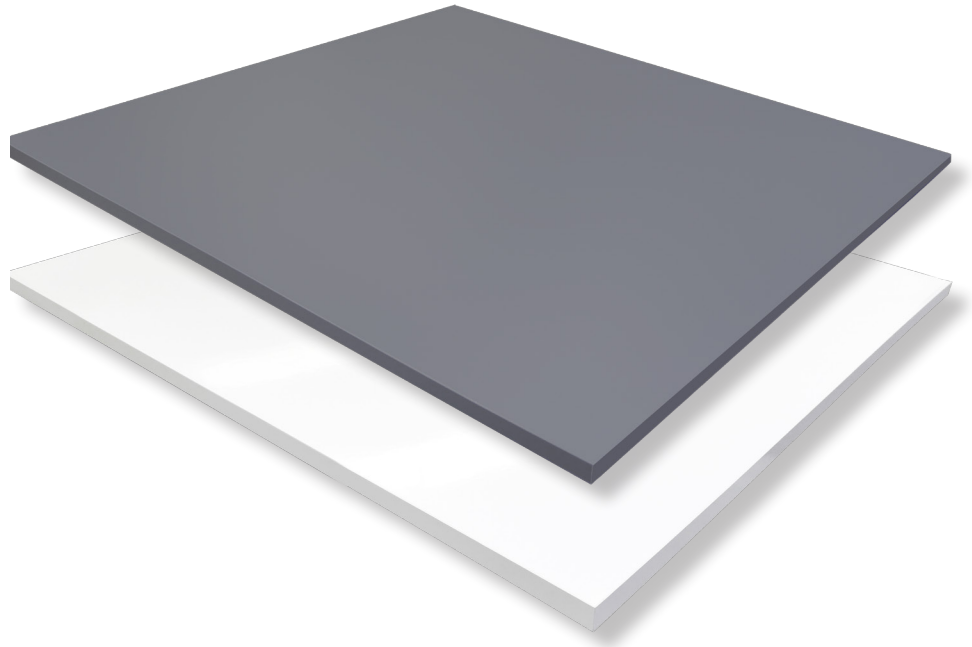

Square Table Tops

Wind Mill laminated HPL table tops create elegance for restaurants, meeting rooms, cafes and other commercial environments. Available in two colors, Wrought Iron HPL and Gloss White HPL. The high quality 1" particle board core material is finished with 1 mm edging for a versatile and durable finish.

Featuring a laminated top finish and brown backer, the table top is designed for durability. Made with exceptional craftsmanship, these tops perfectly complement any aesthetic.

Table Tops are made in the U.S.A.

Call 800.548.7528 to speak to one of our expert Project Managers for more information.

Square Table Tops - 48"

- Made in the U.S.A.
- Available in Gloss White HPL or Wrought Iron HPL
- Optional custom sizing available
- One inch thick particle board core
- 1 mm edge-banding
- Designed for commercial use
- Easy to clean and maintain