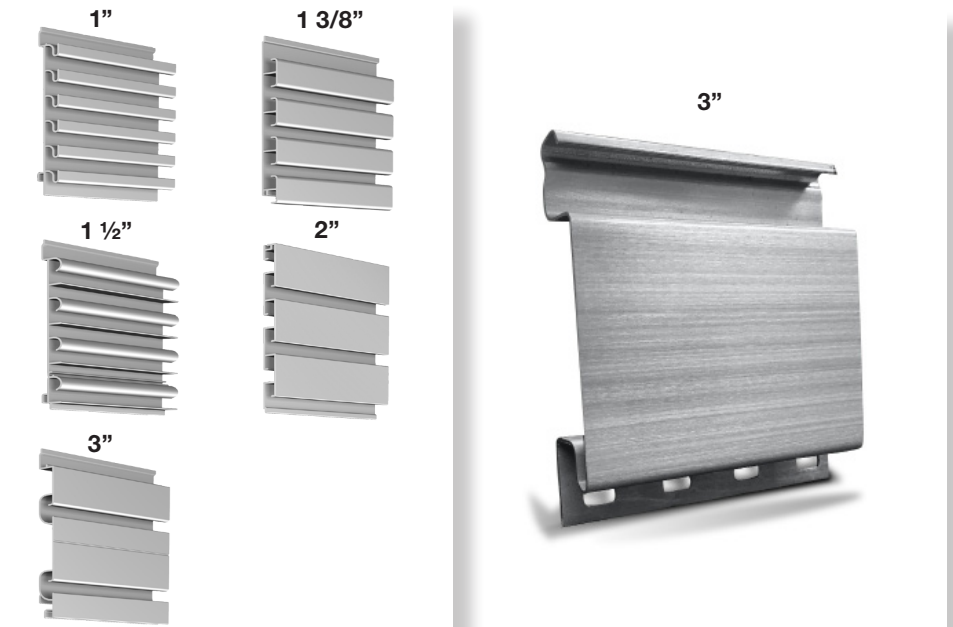

# Metal Series Aluminum and Steel Slatwall

Metal Series is an interlocking system that forms a continual wall of aluminum or steel without visible fasteners or horizontal seams.

This interlocking system, along with its variety of finishes and colors, provides unlimited design choices. Metal Series is available with multiple slat-spacing options as well as single or double-sided. Trim, finishing edges, corners, tops, and bottoms are easily matched to the interlocking slatwall system. Fasteners are concealed adding a professional look to the Metal Series slatwall system. For additional visual merchandising appeal, various slat finishes and colors can be combined to create an eccentric mix.

The clean, professional, and organized appearance of Metal Series, along with its incredible strength of 50 pounds per linear foot and supreme durability makes it an exceptional value.

Aluminum	Steel
<ul style="list-style-type: none"> <li>■ Incredible strength</li> </ul>	<ul style="list-style-type: none"> <li>■ Incredible strength</li> </ul>
<ul style="list-style-type: none"> <li>■ 1", 1 3/8", 1 1/2", 2", and 3" on-centers</li> </ul>	<ul style="list-style-type: none"> <li>■ 3" on-center</li> </ul>
<ul style="list-style-type: none"> <li>■ 96" standard length</li> </ul>	<ul style="list-style-type: none"> <li>■ 48" or 96" standard lengths</li> </ul>
<ul style="list-style-type: none"> <li>■ 6"H sections interlocked</li> </ul>	<ul style="list-style-type: none"> <li>■ 3 3/4"H sections interlocked</li> </ul>
<ul style="list-style-type: none"> <li>■ Various colors</li> </ul>	<ul style="list-style-type: none"> <li>■ Various colors</li> </ul>
<ul style="list-style-type: none"> <li>■ Hidden fasteners</li> </ul>	<ul style="list-style-type: none"> <li>■ Hidden fasteners</li> </ul>