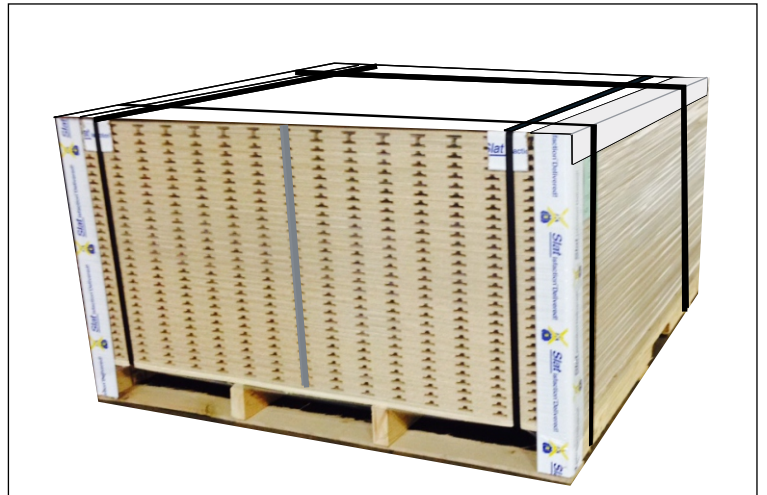

# Slatwall Easy Panel 24”H x 48”W Packaging Options

1. Single Stacked Skid - 20 to 30 panels
2. Double Stacked Skid - 40 to 60 panels
3. Corrugated 2 Packs - sold 2 per carton

1. Single Stack

2. Double Stack

3. Corrugated 2 Packs

## **Note:**

- The Single, or Double Stacked mini skids would be the most economical per piece price, but would require re-packaging for shipments via ground, or truck to the customers.
- The Corrugated 2 Packs ship ground via Fedex, or UPS, and create either 2 - 2'x4's, or 1 - 4'x4' display area.
- Contact the Wind Mill Sales Coordinator Team to learn more.